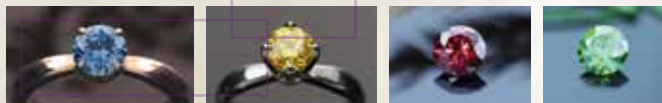

LifeGem® Diamond Characteristics

Like the most precious and rare natural diamonds, LifeGem diamonds are available in many colors, carat sizes, and cuts to fit your family's personal needs.

Color

Of course we offer the LifeGem in the most well known diamond color - colorless. We also create fancy colored diamonds that are rarely found in nature and highly sought after. These LifeGem diamonds are available in brilliant and beautiful blues, reds, yellows, and greens. Each LifeGem® will have its own individual hue within the color family you choose.

The most brilliant cuts are round, princess, or radiant, but almost any cut you desire is available upon request.² Family Plan diamonds are always cut as round brilliants.

¹Certain colors and cuts may not be available in larger sizes.